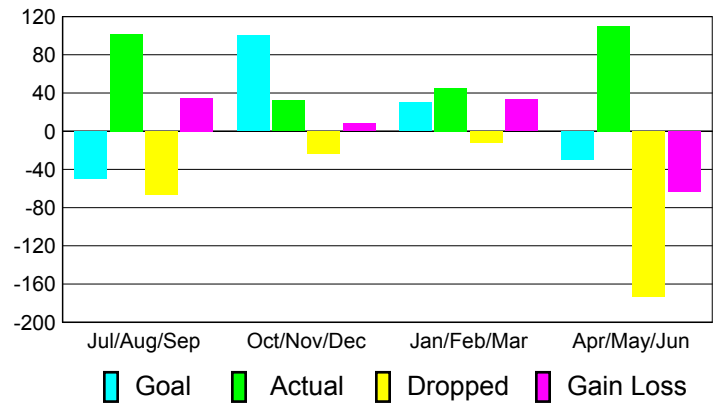

Membership Results 2010-2011

Goal, New, Dropped, Gain/Loss

Comparison of Membership Gain/Loss

Current Year Compared to the Previous Year