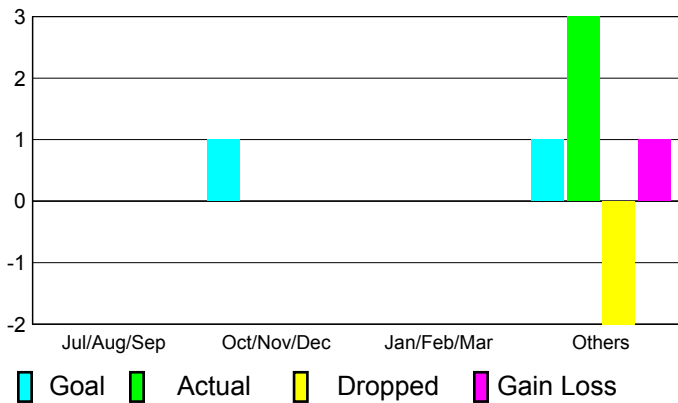

2010-2011 GMT Reports for District (or Undistricted) **District 308 A1**

GMT: **Doctor DATUK K NAGARATN**, Location: **SINGAPORE**

GMT CA: **5**

CLUBS

**Club Results
2010-2011**

**Clubs
2009-2010**

Month	New Club Goal	Actual New Clubs	Actual Dropped Clubs	Gain/Loss of Clubs	Gain/Loss of Clubs
Jul/Aug/Sep	0	0	0	0	1
Oct/Nov/Dec	1	0	0	0	0
Jan/Feb/Mar	0	0	0	0	1
Apr/May/June	1	3	-2	1	1
Totals	2	3	-2	1	3

Club Results 2010-2011

Goal, New, Dropped, Gain/Loss

Comparison of Club Gain/Loss

Current Year Compared to the Previous Year

YTD Status Quo Clubs 2010-2011

Status Quo Clubs Compared to Status Quo Members

MEMBERSHIP