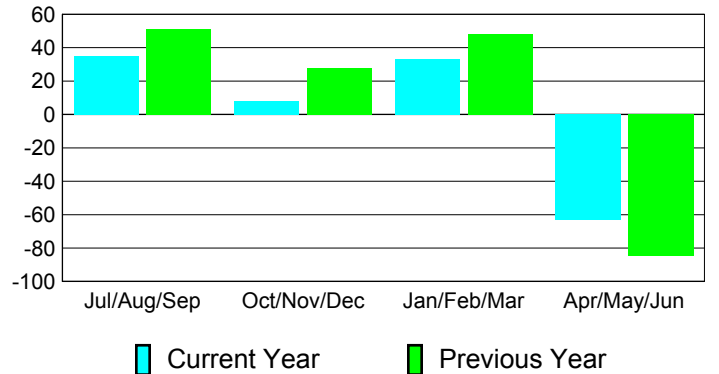

**Membership Results
2010-2011**

**Membership
2009-2010**

Month	Net Memb Goal	Actual New Memb	Actual Dropped Memb	Gain/Loss of Memb	Gain/Loss of Memb
Jul/Aug/Sep	-50	102	-67	35	51
Oct/Nov/Dec	100	32	-24	8	28
Jan/Feb/Mar	30	45	-12	33	48
Apr/May/June	-30	110	-173	-63	-85
Totals	50	289	-276	13	42

Membership Results 2010-2011

Goal, New, Dropped, Gain/Loss

Comparison of Membership Gain/Loss

Current Year Compared to the Previous Year

Gender Comparison 2010-2011

Jul/Aug/Sep

Oct/Nov/Dec

Jan/Feb/Mar

Apr/May/June

Male

Female